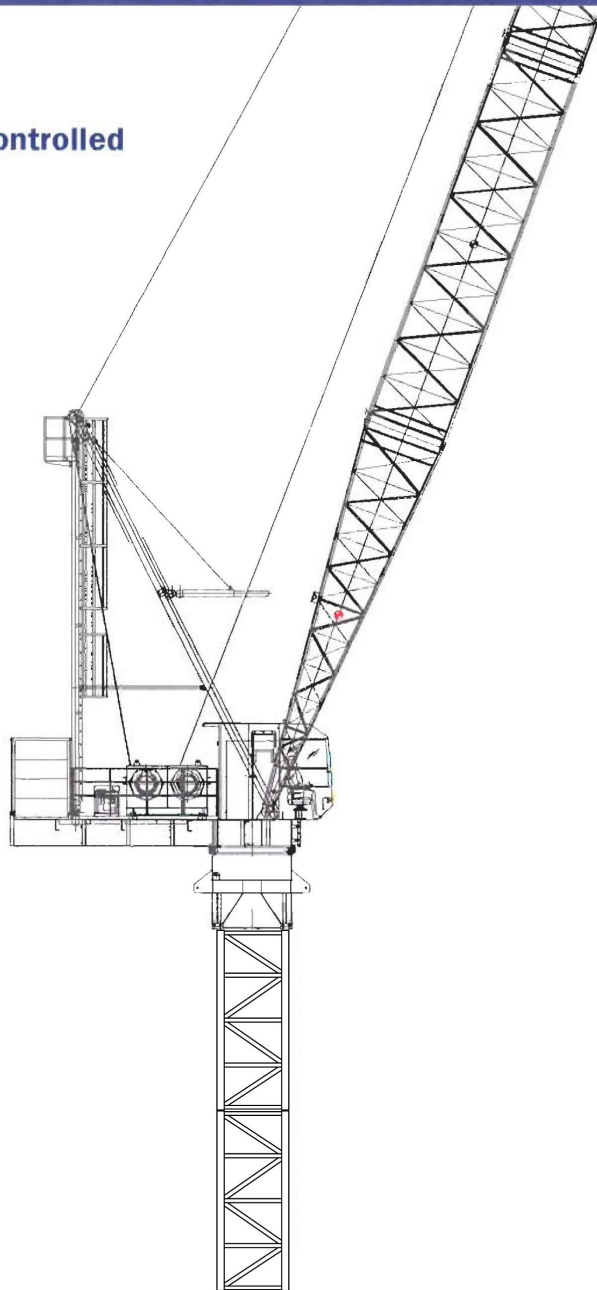

## Tower Cranes

### Model MK140

- **New generation electric-controlled Favelle Favco crane**
- **Luffing Boom**
- **Maximum lift**  
**8.0 mt (8.8 t)**
- **Tip capacity**  
**1.75 mt @ 55.0 m**  
**(1.9 t @ 180 ft)**
- **Single Line Pull**  
**4.0 mt (4.4 t)**
- **Hoist speed of up to**  
**130 m/min (425 ft/min)**
- **External and Internal climbing systems**
- **State-of-the-art Control System**