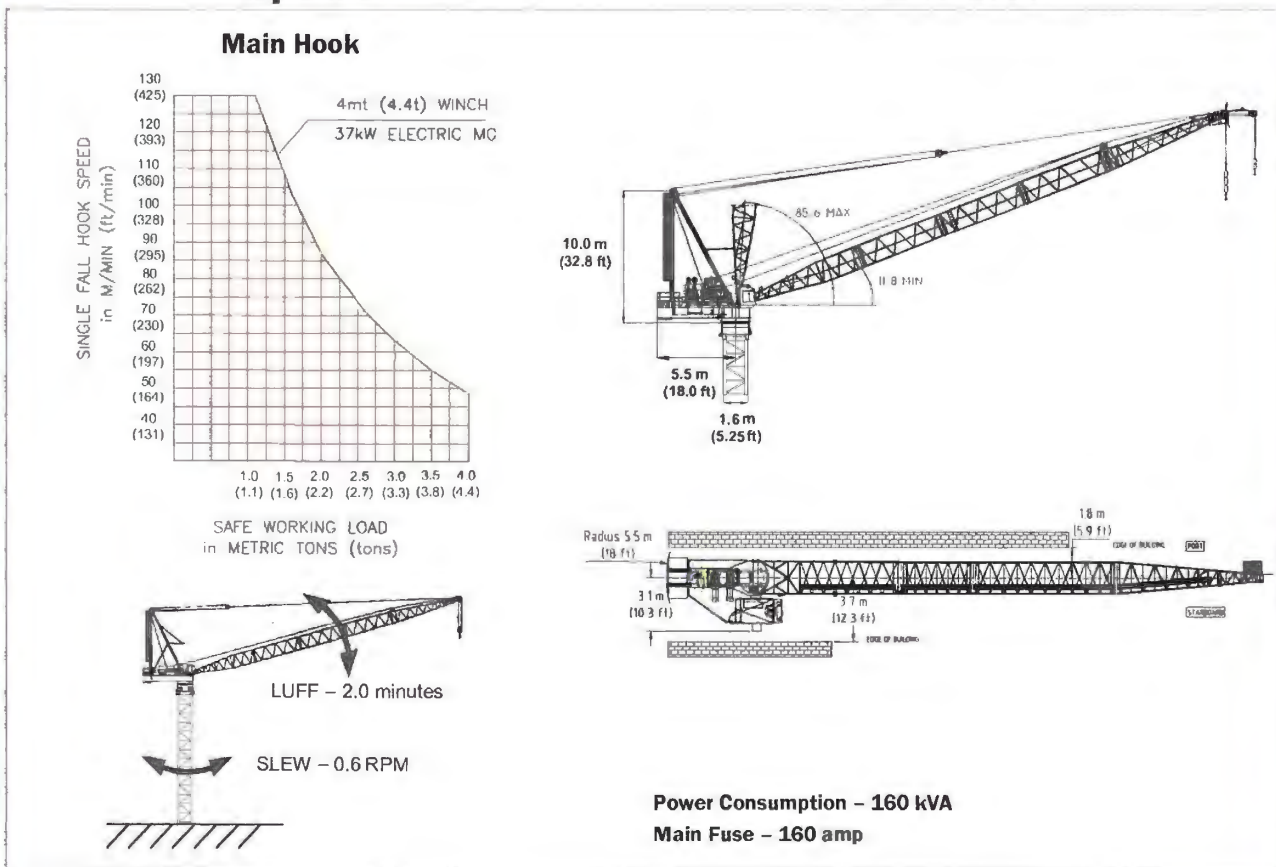

Radius & Capacity

Boom Length	Min Radius	Radius in m (ft) & Capacity in mt (ton)												
		4 metric ton (4.4 ton) winch - Double Fall												
m (ft)	m (ft)	20.0 (65.6)	22.5 (73.8)	25.0 (82.0)	27.5 (90.2)	30.0 (98.4)	35.0 (114.8)	36.5 (119.8)	40.0 (131.2)	41.0 (134.5)	45.0 (147.6)	45.5 (149.3)	50.0 (164.0)	55.0 (180.4)
55.2 (181.1)	5.2 (17.1)	8.0 (8.8)	8.0 (8.8)	7.1 (7.8)	6.5 (7.2)	5.7 (6.3)	4.6 (5.1)	4.3 (4.7)	3.8 (4.2)	3.6 (4.0)	3.1 (3.4)	3.0 (3.3)	2.6 (2.9)	1.75 (1.9)
50.6 (166.0)	4.7 (15.4)	8.0 (8.8)	8.0 (8.8)	7.4 (8.2)	6.5 (7.2)	5.8 (6.4)	4.6 (5.1)	4.3 (4.7)	3.8 (4.2)	3.6 (4.0)	3.1 (3.4)	3.0 (3.3)	2.6 (2.9)	
48.0 (156.9)	4.3 (14.1)	8.0 (8.8)	8.0 (8.8)	7.5 (8.3)	6.6 (7.3)	5.9 (6.5)	4.8 (5.3)	4.5 (5.0)	3.9 (4.3)	3.8 (4.2)	3.2 (3.5)			
41.4 (135.8)	4.0 (13.1)	8.0 (8.8)	8.0 (8.8)	7.7 (8.5)	6.8 (7.5)	6.1 (6.7)	4.9 (5.4)	4.6 (5.1)	4.0 (4.4)	3.9 (4.3)				
36.8 (120.7)	3.6 (11.8)	8.0 (8.8)	8.0 (8.8)	7.9 (8.7)	7.0 (7.7)	6.3 (6.9)	5.1 (5.6)	4.8 (5.3)						
32.2 (105.8)	3.3 (10.8)	8.0 (8.8)	8.0 (8.8)	8.0 (8.8)	7.1 (7.8)	6.4 (7.1)								
27.6 (90.6)	2.9 (9.5)	8.0 (8.8)	8.0 (8.8)	8.0 (8.8)										

Speeds

Dimensions

Dealer:

**FAVELLE
FAVCO**
The Cranemakers

www.favellefavco.com

Note: All charts and specifications are for information only and should not be used for lifting purposes.

Continuous engineering and improvements makes it necessary that we reserve the right to make specification, equipment and price changes without notice.

Malaysia	Tel: +603 3373-7835	Fax: +603 3373-7830	Email: admin@favellefavco.com.my
Australia	Tel: +612 9608-2000	Fax: +612 9607-0022	Email: favcosyd@favellefavco.com.au
Singapore	Tel: +65 6366-3508	Fax: +65 6366-3503	Email: admin@favellefavco.com.sg
USA	Tel: +1 956 428-7488	Fax: +1 956 428-7749	Email: sales@favcousa.com
London	Tel: +44 20 7018-9701	Fax: +44 20 7018-9100	Email: favcokroll@aol.com
Denmark	Tel: +45 4818-7400	Fax: +45 4818-8807	Email: krollcranes@krollcranes.dk